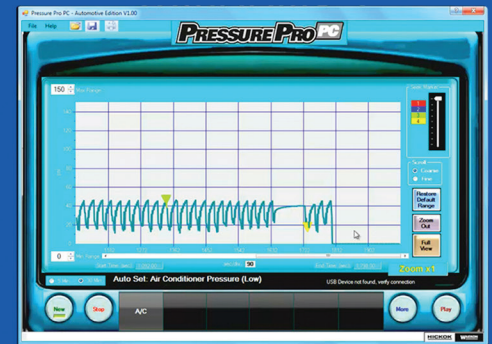

Zoom Pan features for in-depth analysis

Measures in psi, Bar or Kpa  
Record, Save, and Playback up to 30 minutes of data

Simple point and click operation

Live data displayed in waveform and gauge formats

**Kit Contents:**

Pressure transducer pill (0-5000 psi), 12" Extension hose, 15' UBS cable, and PC application CD

Set markers during recording to locate specific symptoms

Preset pressure ranges

Sample Rate:  
1000  
sample/sec.