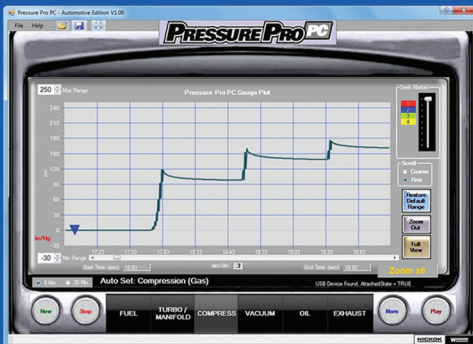

PRESET PRESSURE RANGES FOR:  
**COMPRESSION**  
**AIR CONDITIONING**  
**TRANSMISSION**  
**POWER STEERING**  
**BRAKES**  
**HYDRAULICS**

(0-5000 psi operating range)

MADE IN USA

**PRESSURE PRO PC 5000**

Zoom Pan features for in-depth analysis

Measures in psi, Bar or Kpa  
Record, Save, and Playback up to 30 minutes of data

Simple point and click operation

Live data displayed in waveform and gauge formats