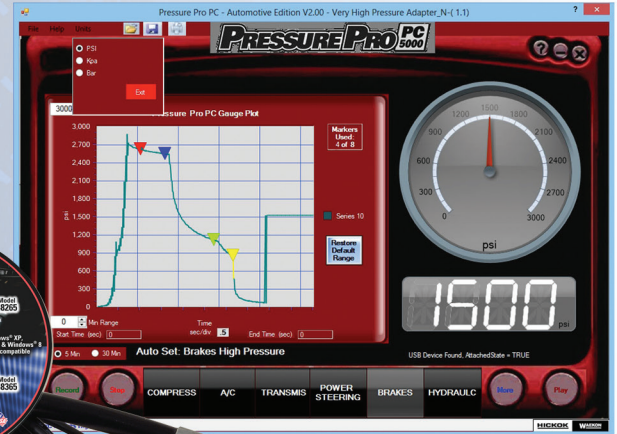

(0-5000 psi operating range)

MADE IN USA

PRESSURE PRO PC 5000